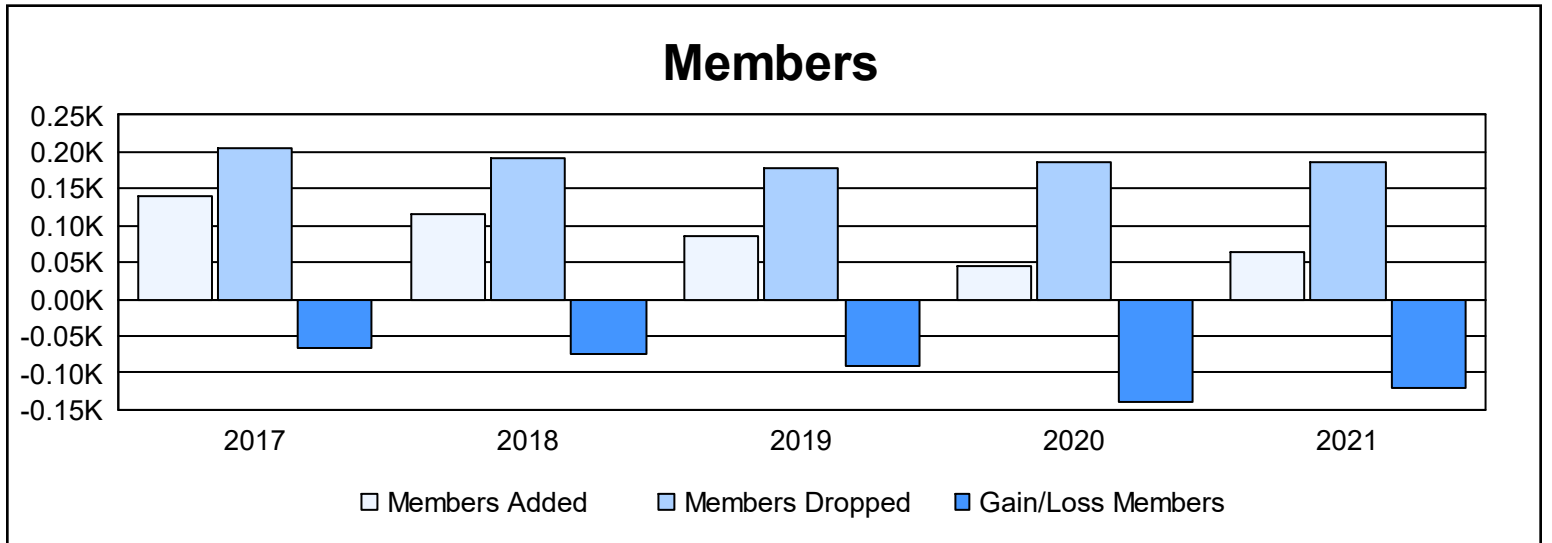

Year	New Clubs	Dropped Clubs	Gain/ Loss Clubs	New Members	Charter Members	Reinstate Members	Transfer Members	Total Member Added	Total Members Dropped	Gain/ Loss Members
2016-2017	1	3	-2	107	24	0	8	139	206	-67
2017-2018	0	3	-3	86	14	1	15	116	191	-75
2018-2019	0	4	-4	66	7	0	14	87	178	-91
2019-2020	0	5	-5	40	1	1	4	46	186	-140
2020-2021	0	2	-2	48	1	1	14	64	185	-121
Average	0	3	-3	69	9	1	11	90	189	-99

Membership Composition June 2021 Cumulative

Gender Composition June 2021 Cumulative