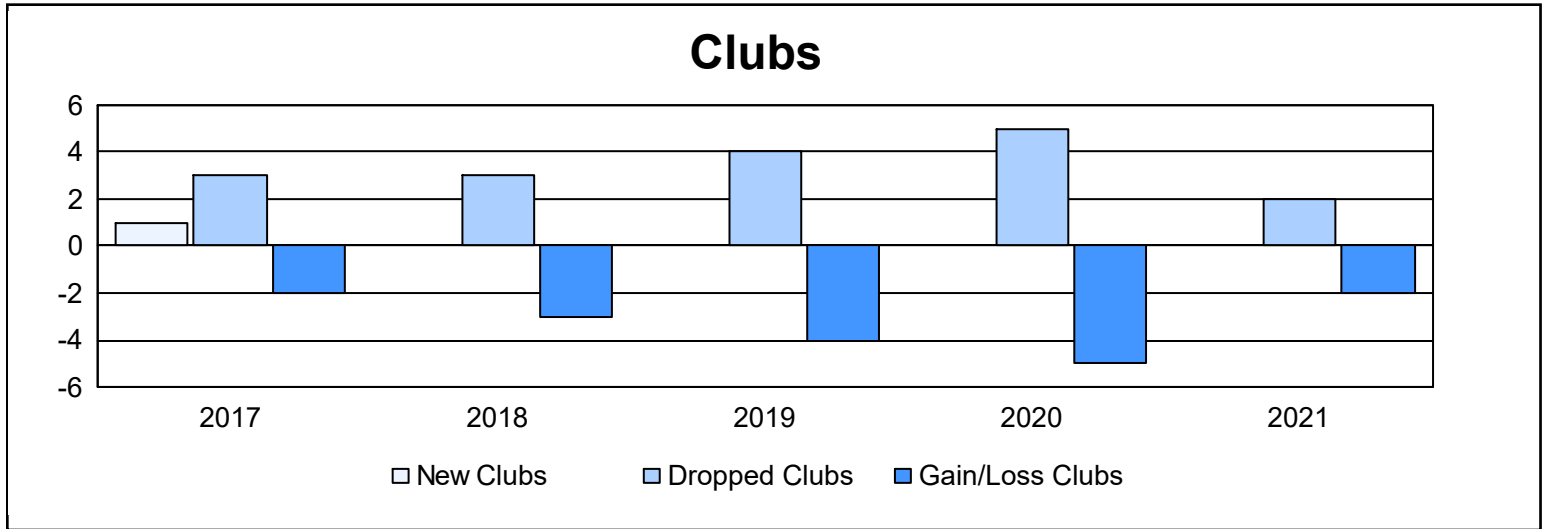

Year	New Clubs	Dropped Clubs	Gain/ Loss Clubs	New Members	Charter Members	Reinstate Members	Transfer Members	Total Member Added	Total Members Dropped	Gain/ Loss Members
2016-2017	1	3	-2	107	24	0	8	139	206	-67
2017-2018	0	3	-3	86	14	1	15	116	191	-75
2018-2019	0	4	-4	66	7	0	14	87	178	-91
2019-2020	0	5	-5	40	1	1	4	46	186	-140
2020-2021	0	2	-2	48	1	1	14	64	185	-121
Average	0	3	-3	69	9	1	11	90	189	-99

Membership Composition June 2021 Cumulative

Gender Composition June 2021 Cumulative